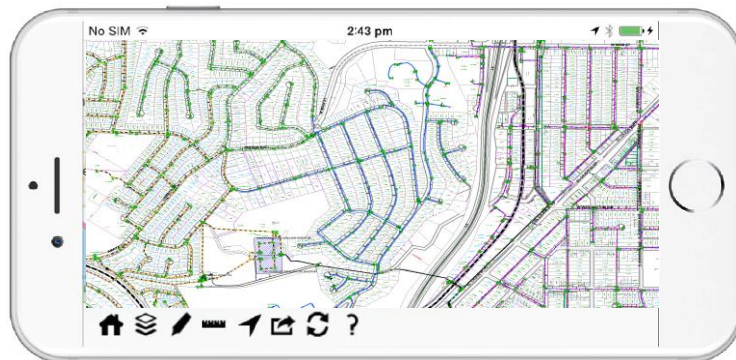

News Release

*The newest version of LatLonGO® has been released...
Now available on your smart phone!*

We have been busy making our ERP Mobility solution even better!

What's New in Version 3.1

- App compatibility with iPhone 6, iPhone 6 Plus, Samsung S6 and Samsung Note 4 (smaller form factors as required)
- SAP integration
- Upgrade to HERE SDK Premium 3.0
- Search now includes Internals/Schematic world
- Improved GPS follow functionality
- Redline Tracking
- Redline Undo
- Editing of Redlines note text
- Measurement sharing
- Internals/Schematics sharing
- Attributes information available for GeorSS events
- Improved Help
- cableScout cable management support
- GE Physical Network Inventory (PNI) support
- Additional improvements